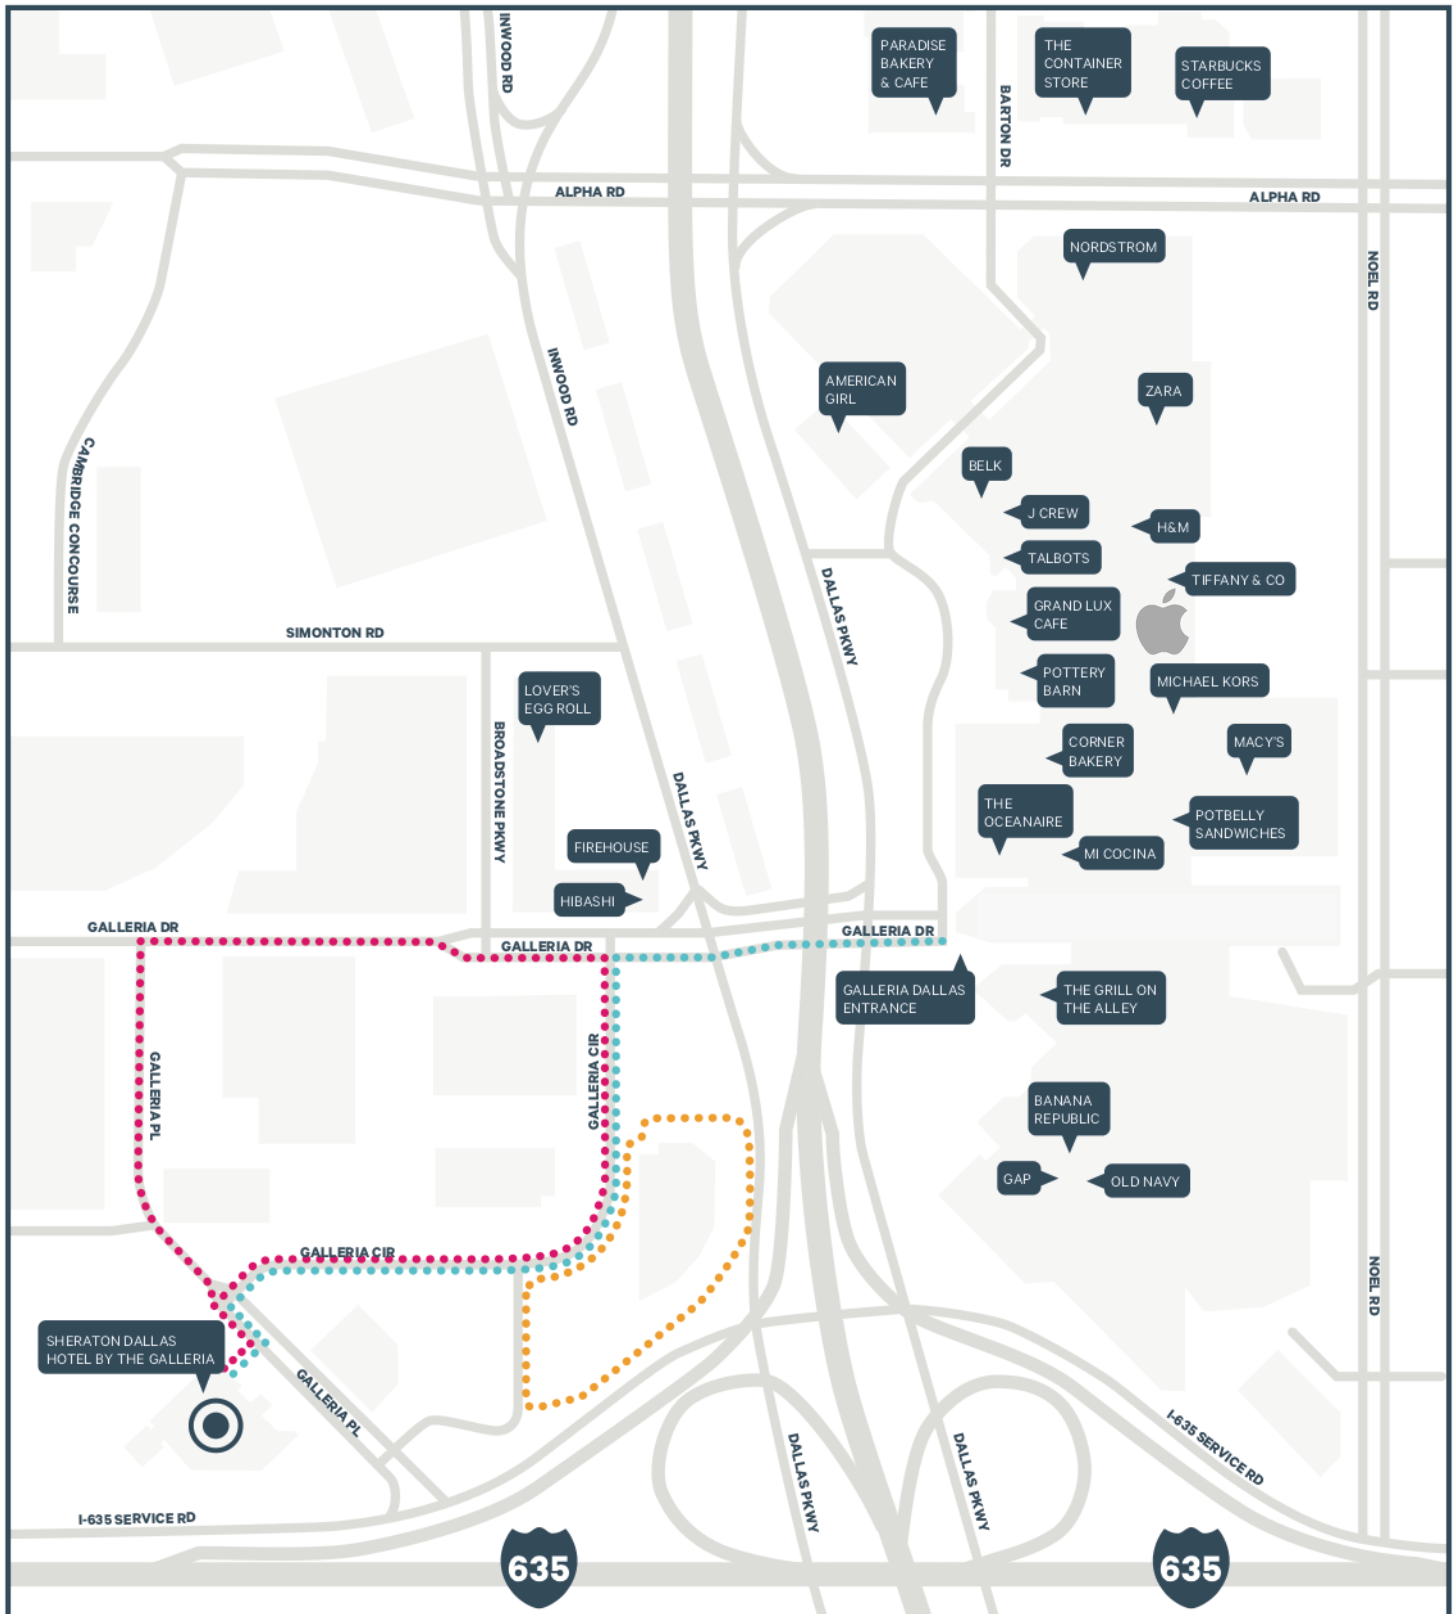

Sheraton®

DALLAS HOTEL
BY THE GALLERIA

Walking Map

The Galleria and nearby shops and restaurants

..... Walking Route to Galleria Dallas
 Pet walking loop
 Walking Route (4 laps = 1 mile)